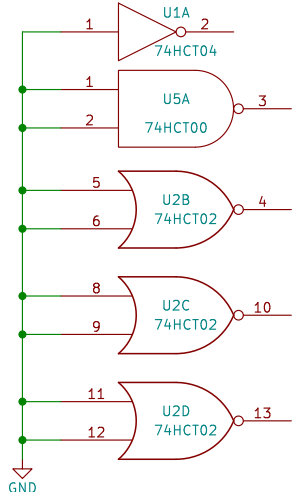

Reset Circuit

Unused Gates

Fast Clock Generator

Slow Clock Generator

Manual Clock Generator

Clock Divider

Dual Clock v2.3