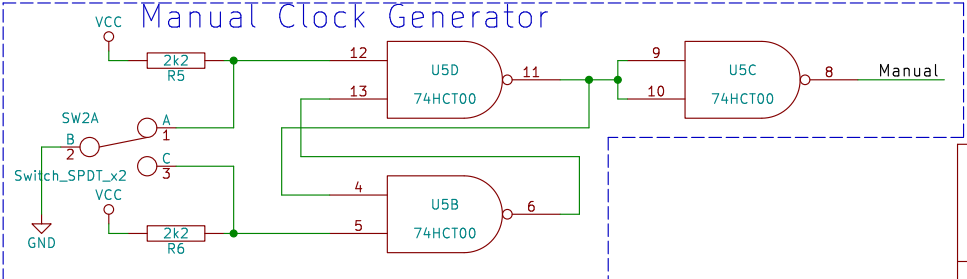

Reset Circuit

Unused Gates

Fast Clock Generator

Slow Clock Generator

Manual Clock Generator

Clock Divider

Dual Clock v2.3