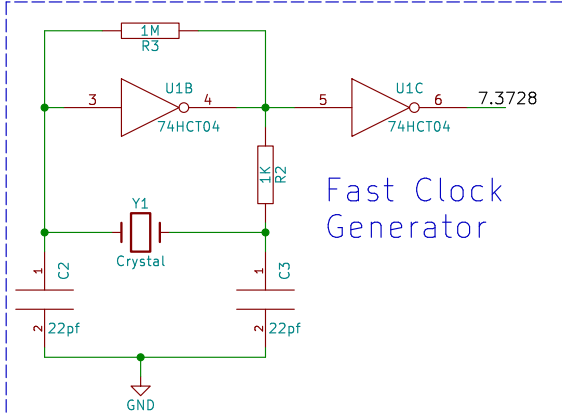

Reset Circuit

Unused Gates

Fast Clock Generator

Slow Clock Generator

Manual Clock Generator

Clock Divider

Dual Clock v2.3