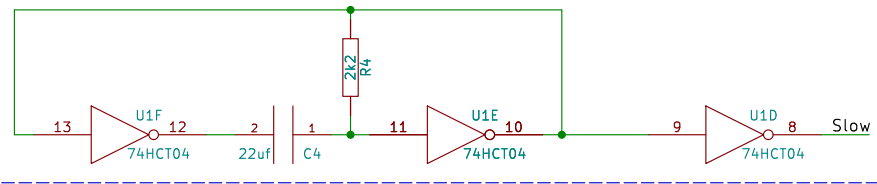

Reset Circuit

Unused Gates

Fast Clock Generator

Slow Clock Generator

Manual Clock Generator

Clock Divider

Dual Clock v2.3