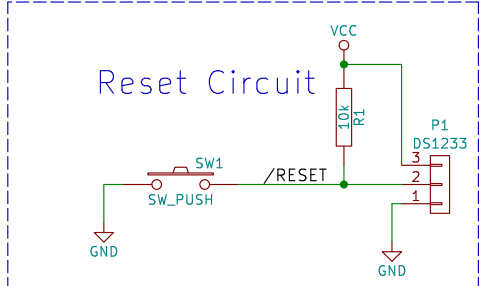

Reset Circuit

Unused Gates

Fast Clock Generator

Slow Clock Generator

Manual Clock Generator

Clock Divider

Dual Clock v2.3