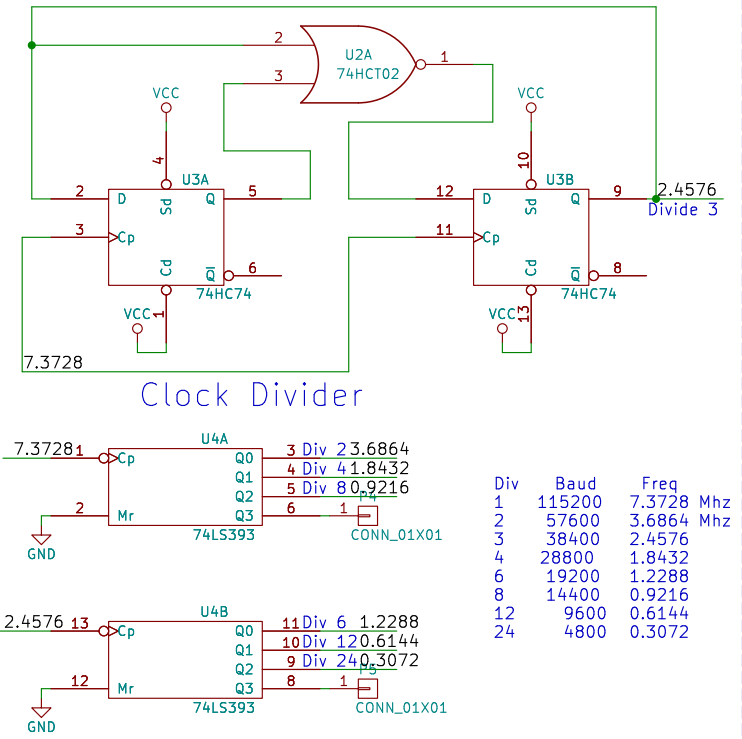

Reset Circuit

Unused Gates

Fast Clock Generator

Slow Clock Generator

Manual Clock Generator

Clock Divider

Dual Clock v2.3